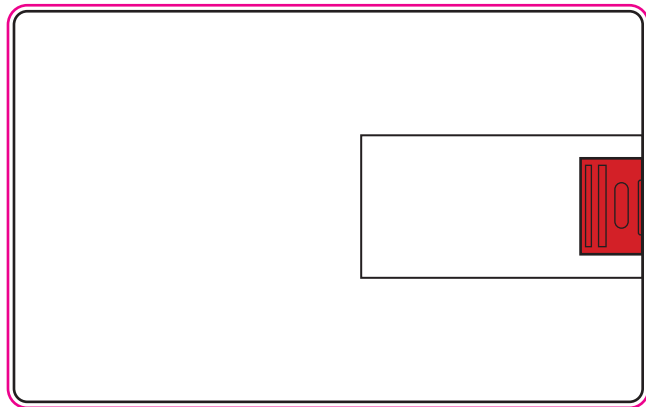

Front:

Back:

Actual Size of USB Drive: 3.2735 in" x 2.0334 in"
Artwork Size: 3.336 in" x 2.0959 in" (art 1/32" bigger than Card)