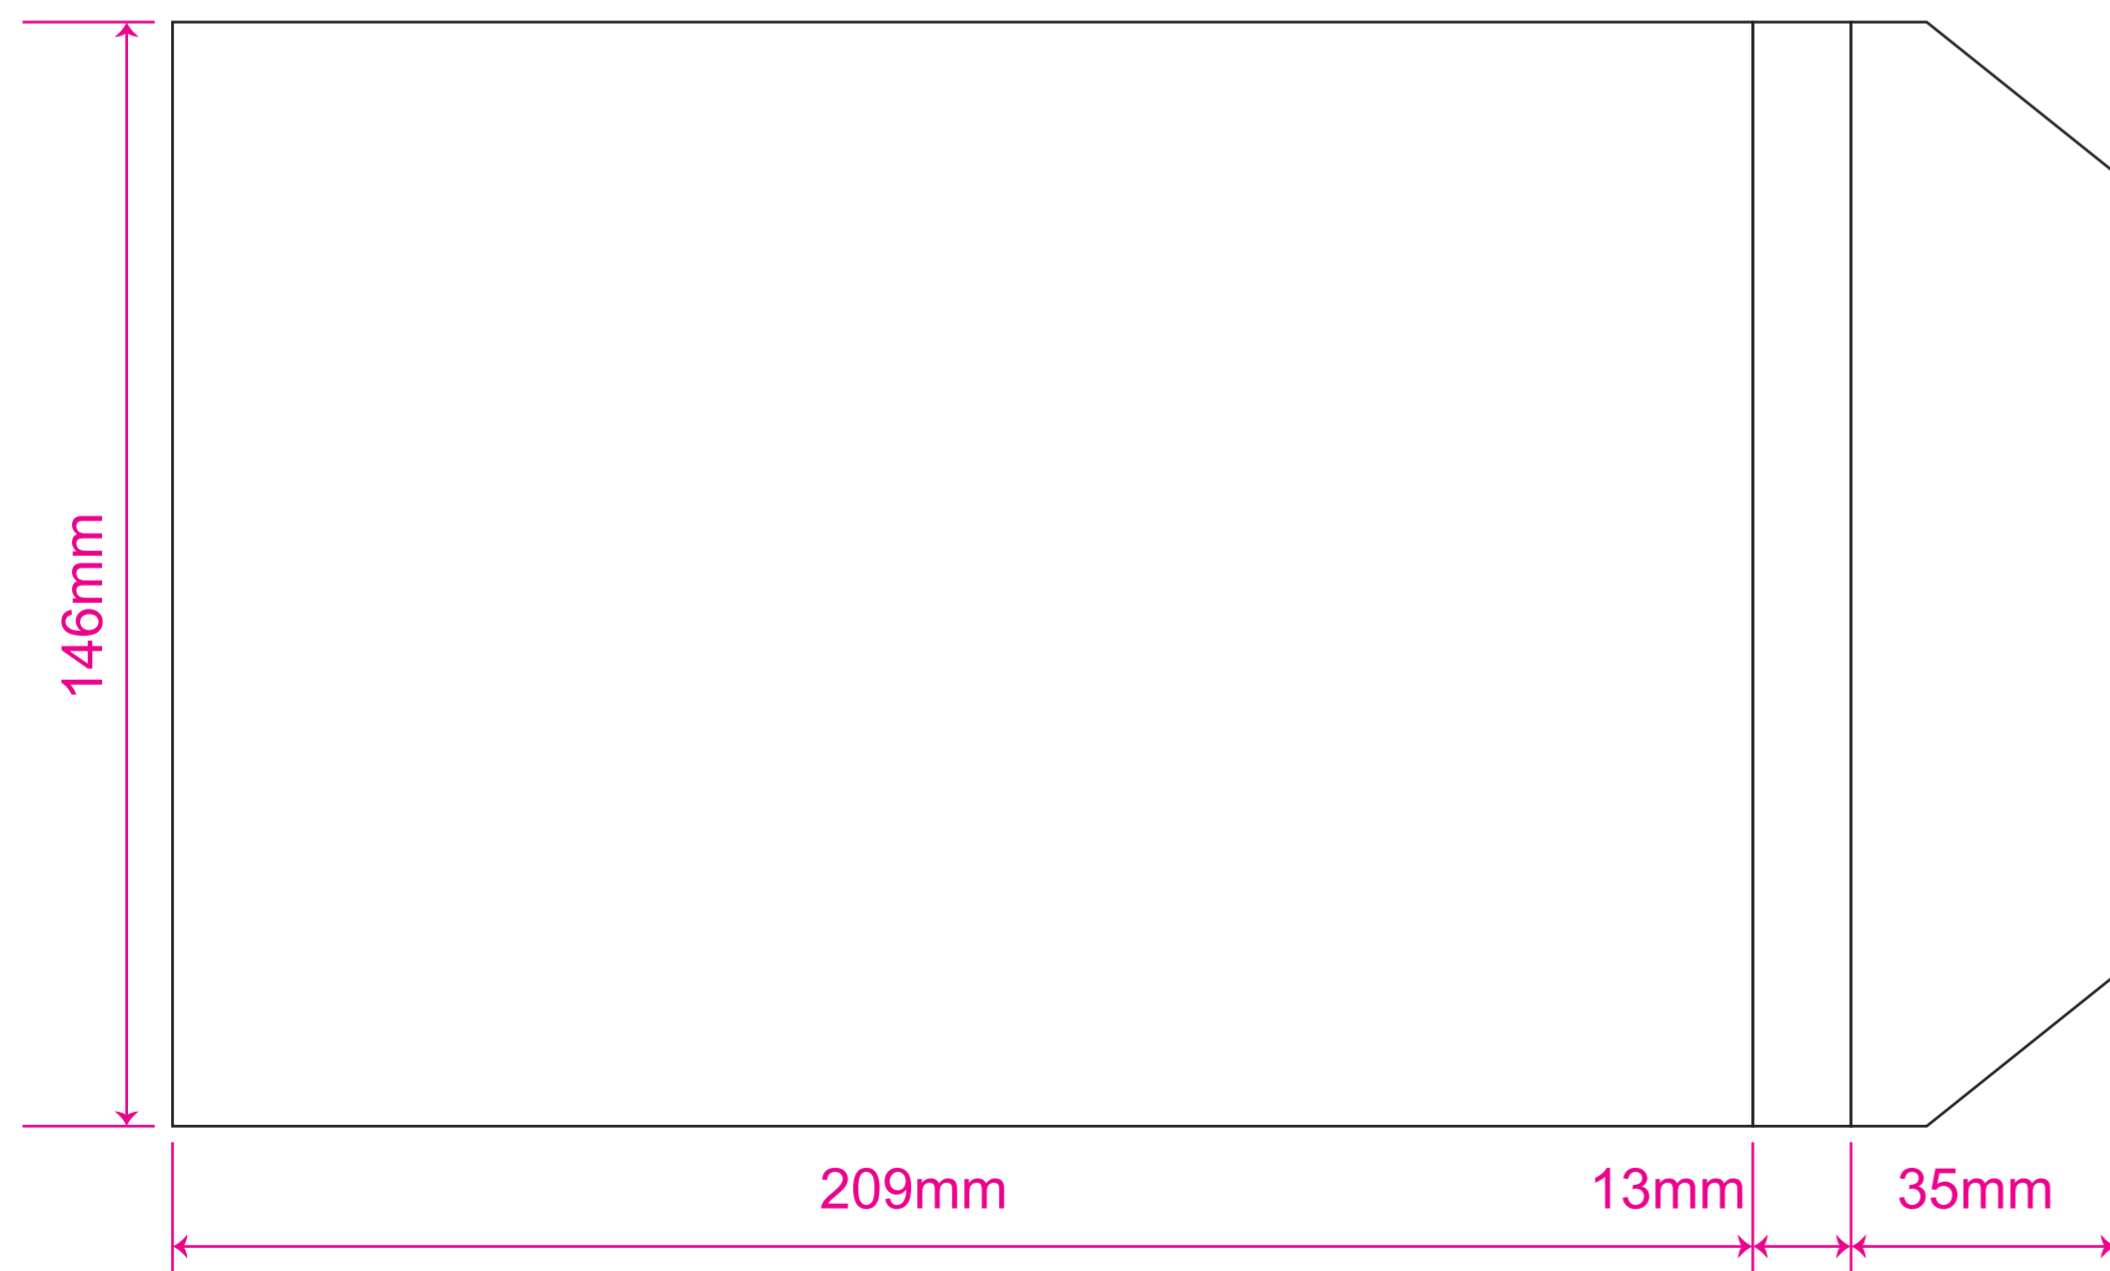

Back Cover

Front Cover

Inside Cover

A5 - 5 inch Screen - Hard-cover Landscape