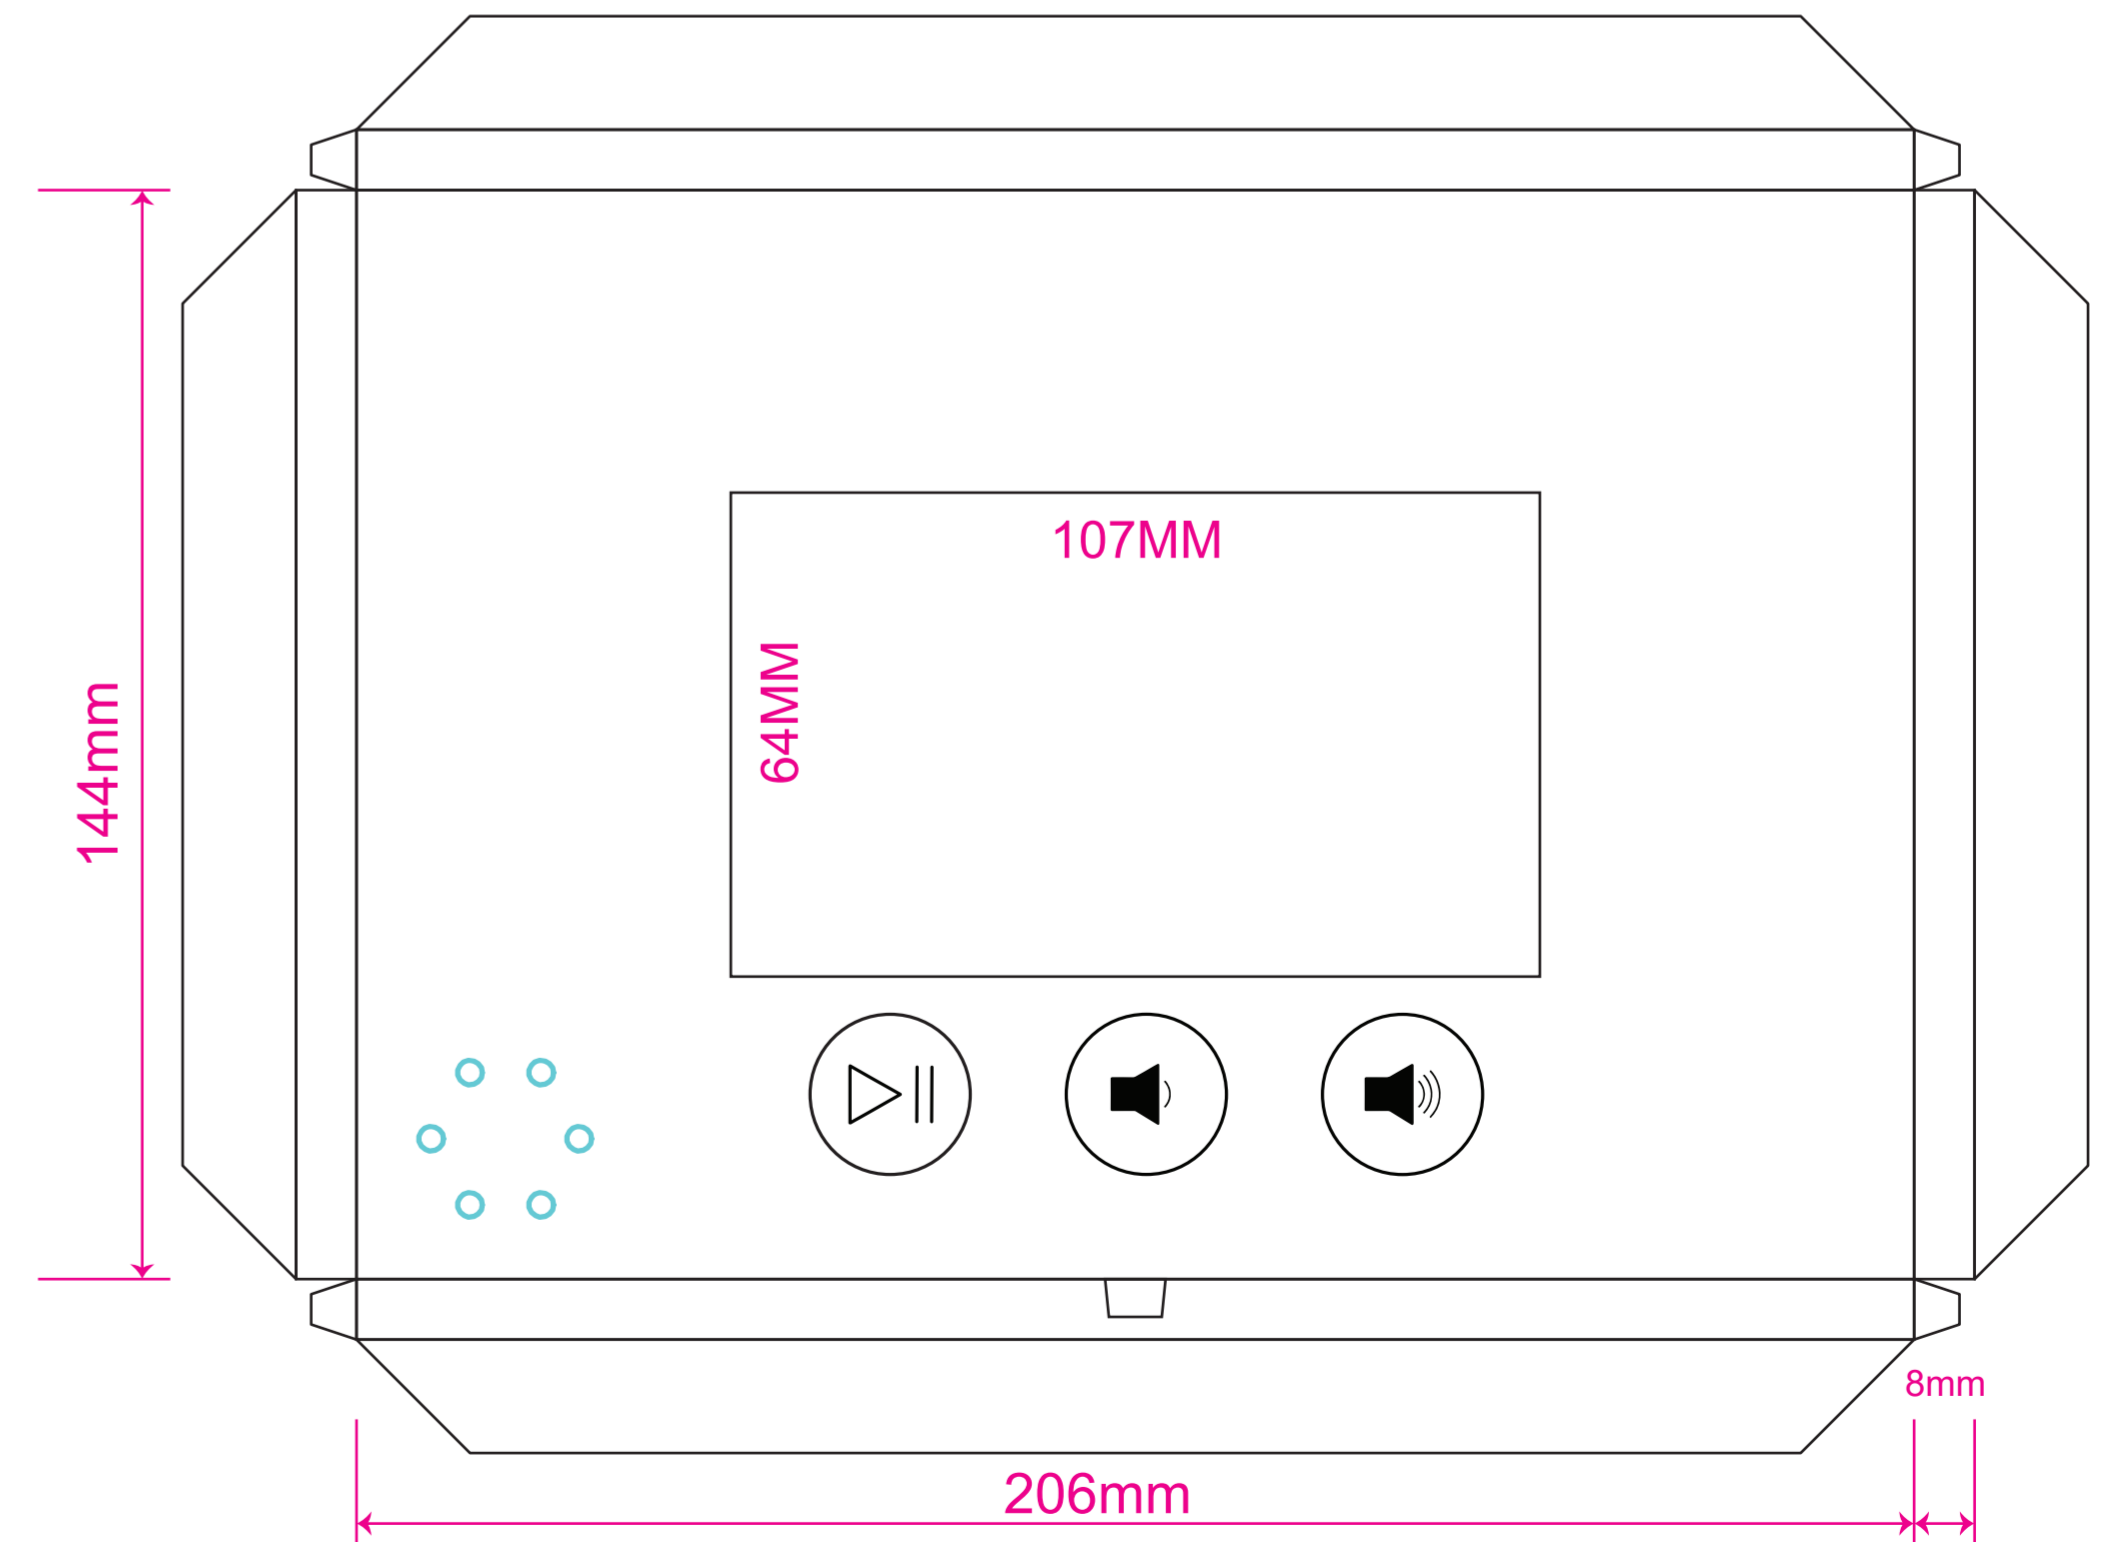

Back Cover

Front Cover

Inside Cover

A5 - 5 inch Screen - Hard-cover Landscape