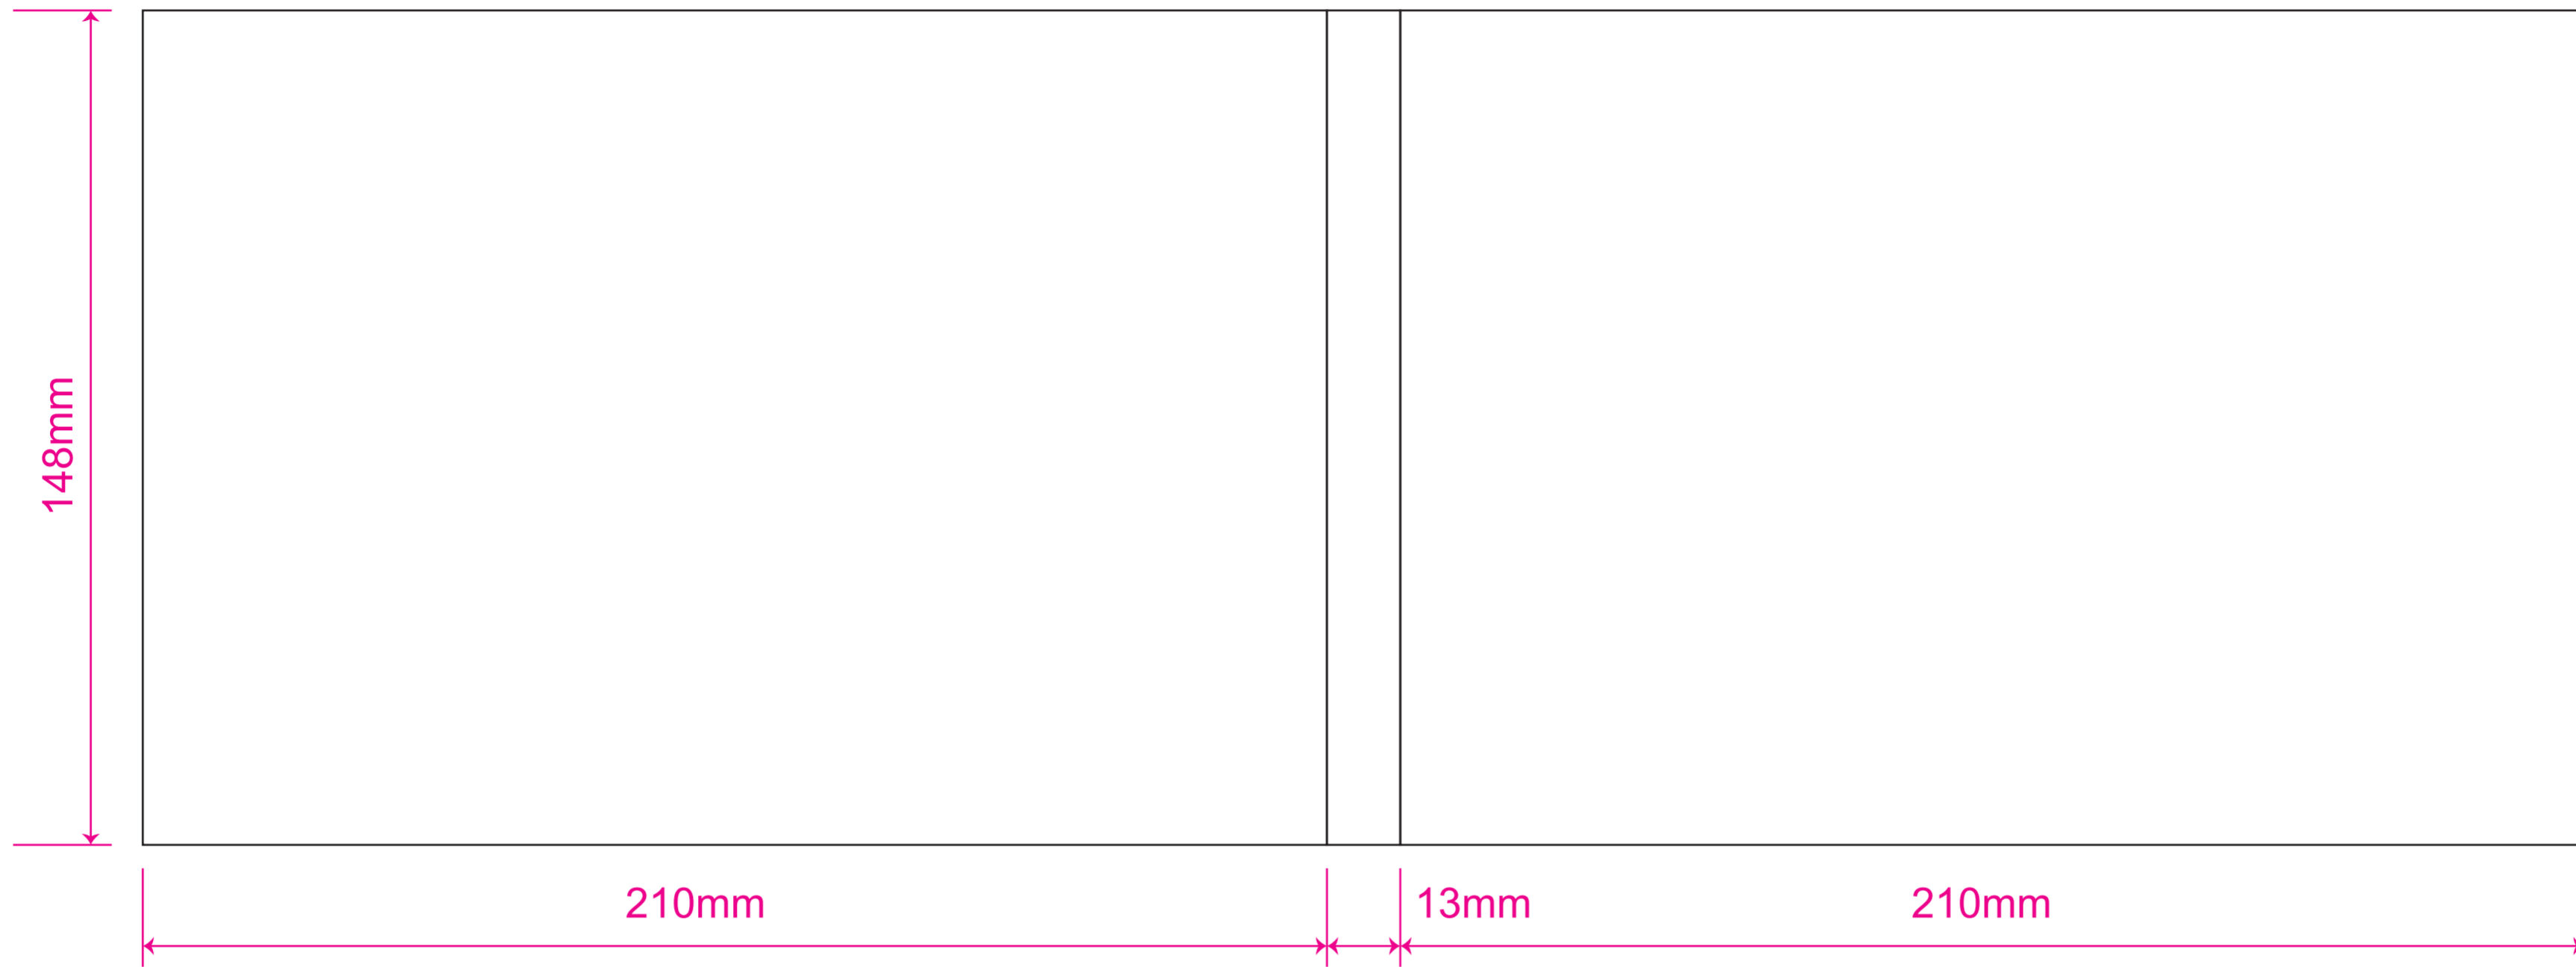

Back Cover

Front Cover

Inside Cover

A5 - 5 inch Screen - Hard-cover Landscape